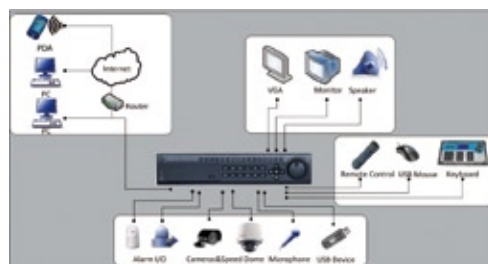

DS-8104/8108/8116HCI-S Standalone DVR

Key Features

- H.264 video compression
- CIF real time and up to 4CIF recording
- Each channel supports dual stream
- Up to 16-ch synchronous playback
- Up to 8 SATA HDD at 2TB each